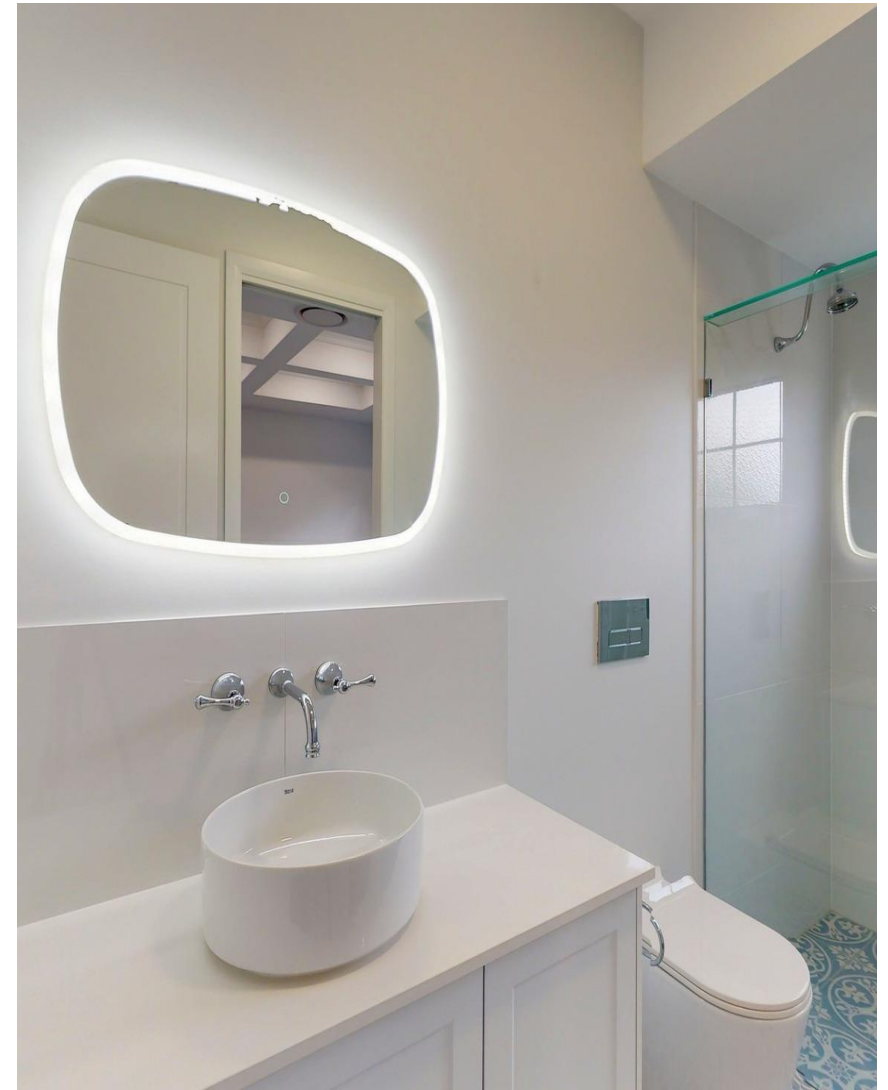

04

05

TWO DESIGNS IN ONE

A reversible sink that
gives you a choice of flat
or farmhouse front.

Harper Single Butler Farmhouse

Harper Single Butler

- 01 MEMO HARPER SINGLE BUTLER SINK / 2402717
- 02 MEMO HARPER 1 1/2 BUTLER SINK / 2402718
- 03 T & H NOVI 50 SINGLE BUTLER SINK / 1808628
- 04 MEMO HARPER SINGLE 598 SINK / 2402720
- 05 MEMO HARPER SINGLE 462 SINK / 2402719

04 KADO ERA BASIN MIXER CP / 9507563

01

02

03

01 ROCA INSPIRA LITE 370 BASIN / 9510256
02 AXA H10 RECTANGLE BASIN / 9502949
03 KADO ERA LEVER BASIN SET CP / 9508836

- 01 KADO LUX FREESTAND BATH / 9507795
- 02 MIZU DRIFT DN40 PULLOUT BATH WASTE / 2263447
- 03 KADO ERA LEVER WALL BATH SET CP / 9507588
- 04 KADO LUX OVERHEIGHT RIMLESS CCBTW / 1805494
- 05 KADO ERA ACCESSOREIS CHROME