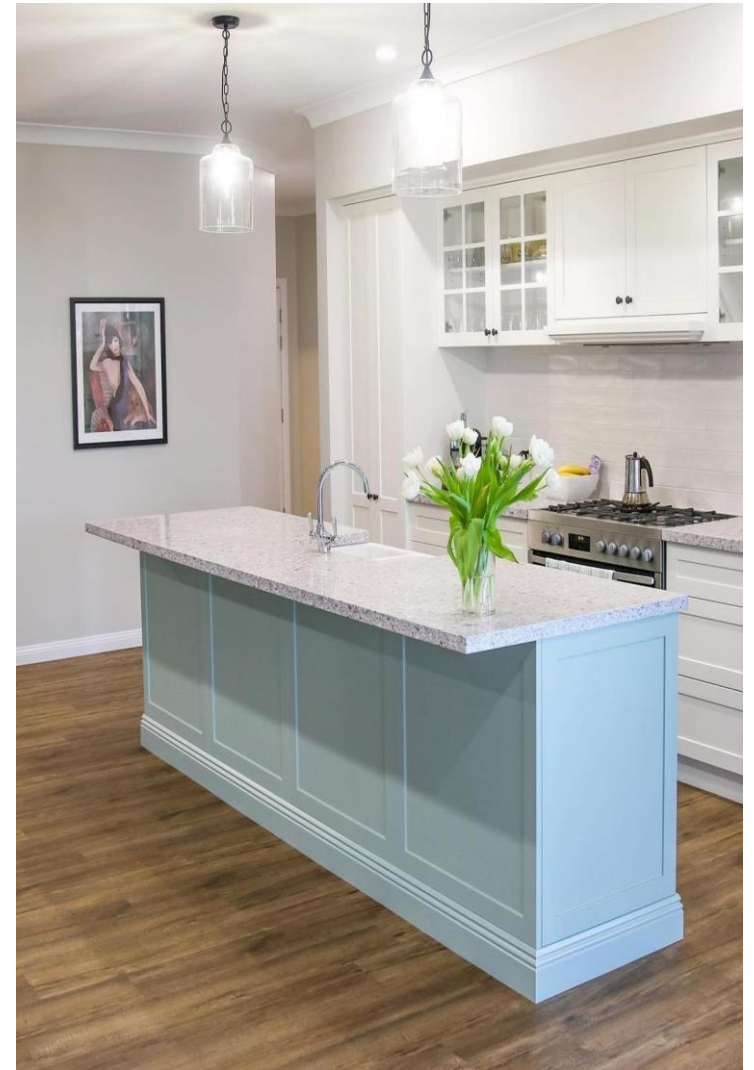

04

05

TWO DESIGNS IN ONE

A reversible sink that
gives you a choice of flat
or farmhouse front.

Harper Single Butler Farmhouse

Harper Single Butler

- 01 MEMO HARPER SINGLE BUTLER SINK / 2402717
- 02 MEMO HARPER 1 1/2 BUTLER SINK / 2402718
- 03 T & H NOVI 50 SINGLE BUTLER SINK / 1808628
- 04 MEMO HARPER SINGLE 598 SINK / 2402720
- 05 MEMO HARPER SINGLE 462 SINK / 2402719