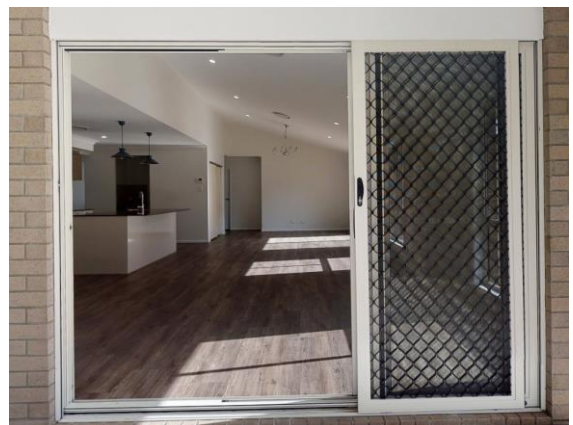

EXTRA COST OPTIONS

Invisiguard screens to doors and windows. Request a quote.

ENTRANCE DOORS

STANDARD - Hume Savoy range, hinged, with clear glazing.

Width as per plans.

Door provided in South Pacific Maple (SPM)