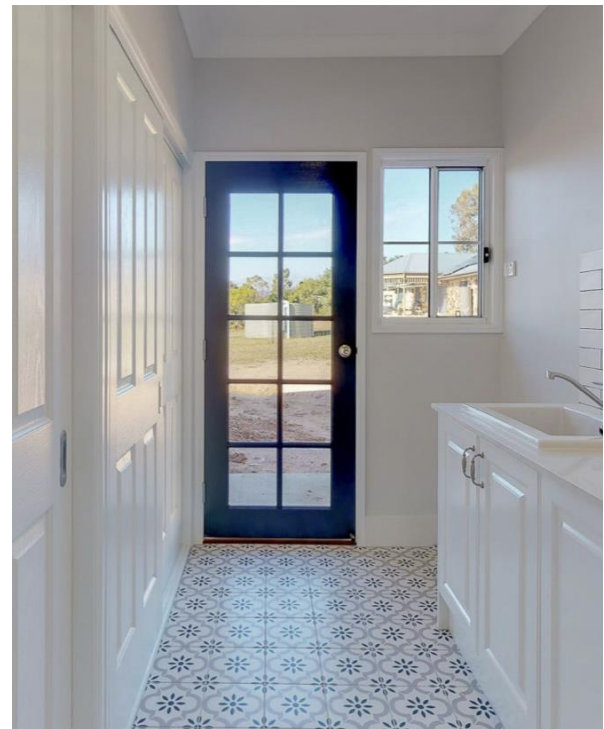

ENTRANCE DOORS

EXTRA COST OPTIONS

- Doors outside Savoy range
- Widths other than what is specified on plan.
- Additional height doors
- Pivot hinge
- Glazing types other than clear.
- Other timber species than SPM.
- Other door types to other external areas (eg. garage, laundry)