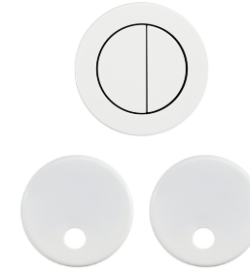

01

02

03

04

05

- 01 MIZU DRIFT ACCESSORIES MATTE BLACK
- 02 MIZU DRIFT ACCESSORIES BRUSHED NICKEL
- 03 MIZU DRIFT ACCESSORIES BRUSHED GOLD
- 04 KADO TOILET ACCESSORIES MATTE BLACK
- 05 KADO TOILET ACCESSORIES WHITE