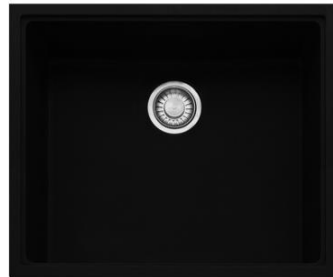

Customised
COLOUR POP
Upgrades

High quality black granite.
 Can be installed inset or undermount.
 Black basket waste included maximising the choice
 of tapware finish.

- 01 MEMO HUGO 1 ¼ BOWL SINK W/DRAINER / 2402870
- 02 MEMO HUGO SINGLE ROUND BOWL / 2402867
- 03 MEMO HUGO DOUBLE BOWL SINK 835MM / 2402865
- 04 MEMO HUGO SINGLE BOWL SINK 430MM / 2219407
- 05 MEMO HUGP SINGLE EXTENDED SINK 550MM / 2402864

01

02

03

04

05

Constructed from 80% quartz sand and 20% very hard acrylic resin, a Franke Fraganite sink will make a statement in any kitchen with its subtle shine. Ideal for the active family, this material repels bacteria with a patented Sanitized coating, and it resists temperatures of up to 280° Celsius.