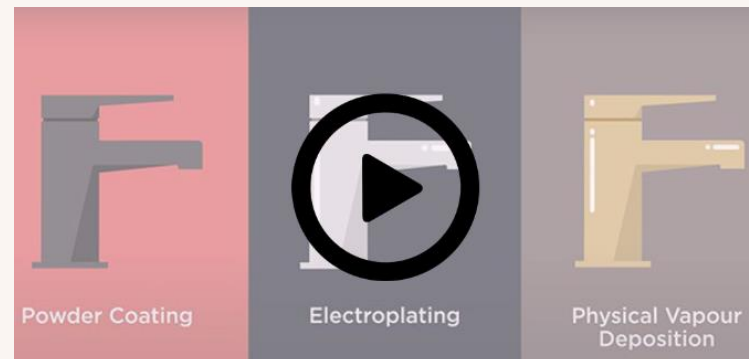

COLOUR POP
Because life is meant to be colourful!

PREPARED FOR STROUD HOMES
MADELAIN.E.HALL@REECE.COM.AU
V2 / JUNE / 2022

Colour Confidence!

Choose your colour with confidence. Mizu's 10 year warranty & Memo's 30 year warranty ensures your tapware and sinks will shine bright and stay true to colour, for a stress free selection.