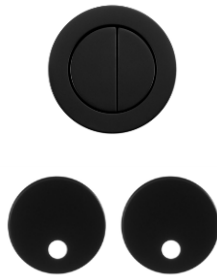

01

02

03

04

05

- 01 MIZU DRIFT ACCESSORIES MATTE BLACK
- 02 MIZU DRIFT ACCESSORIES BRUSHED NICKEL
- 03 MIZU DRIFT ACCESSORIES BRUSHED GOLD
- 04 KADO TOILET ACCESSORIES MATTE BLACK
- 05 KADO TOILET ACCESSORIES WHITE

Customised
COLOUR POP
Upgrades

High quality black granite.
 Can be installed inset or undermount.
 Black basket waste included maximising the choice
 of tapware finish.

- 01 MEMO HUGO 1 ¼ BOWL SINK W/DRAINER / 2402870
- 02 MEMO HUGO SINGLE ROUND BOWL / 2402867
- 03 MEMO HUGO DOUBLE BOWL SINK 835MM / 2402865
- 04 MEMO HUGO SINGLE BOWL SINK 430MM / 2219407
- 05 MEMO HUGP SINGLE EXTENDED SINK 550MM / 2402864