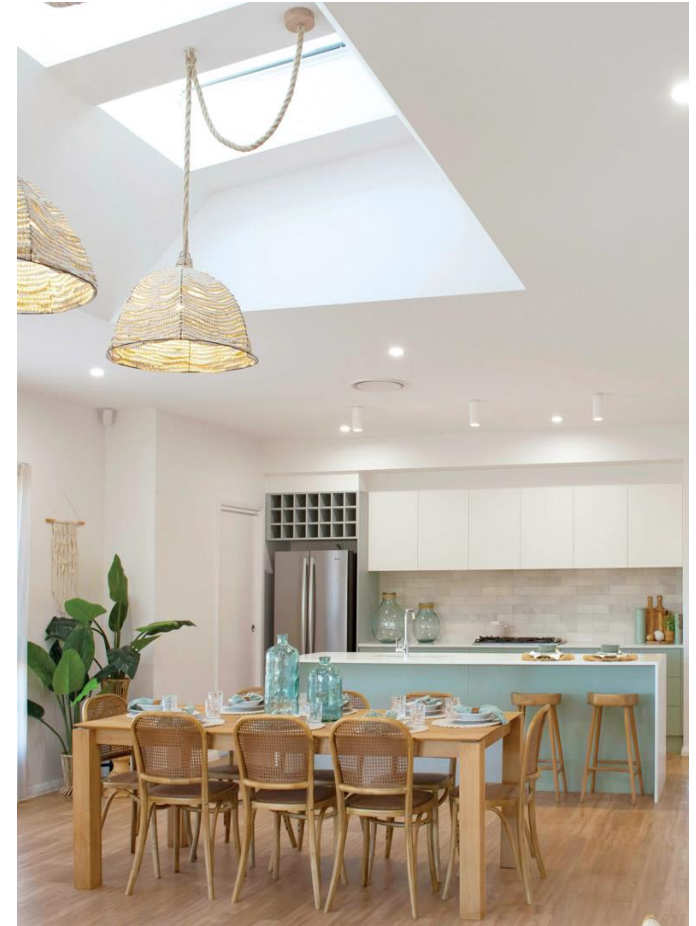

- 01 MIZU DRIFT SINK MIXER MATTE BLACK / 9509133
- 02 MIZU DRIFT PO SINK MIXER MATTE BLACK / 9509134
- 03 MIZU DRIFT SINK MIXER BRUSHED NICKEL / 9509141
- 04 MIZU DRIFT PO SINK MIX BRUSHED NICKEL / 2219407
- 05 MIZU DRIFT SINK MIXER BRUSHED GOLD / 9509148
- 06 MIZU DRIFT PO SINK MIX BRUSHED GOLD / 2219408